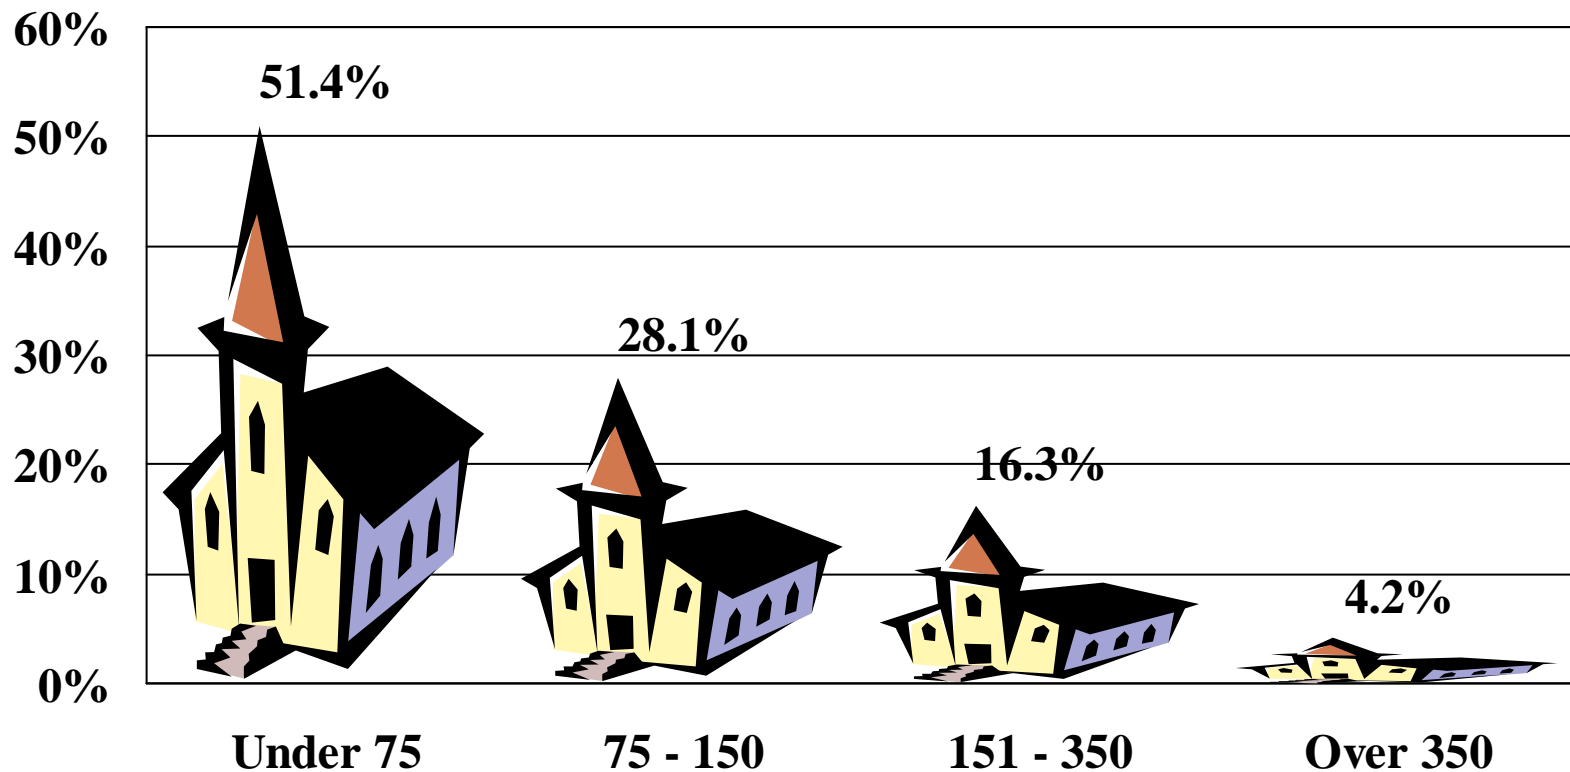

Percentage of Canadian Evangelical Churches with an Average Worship Attendance of:

Based on 1990 Attendance Figures