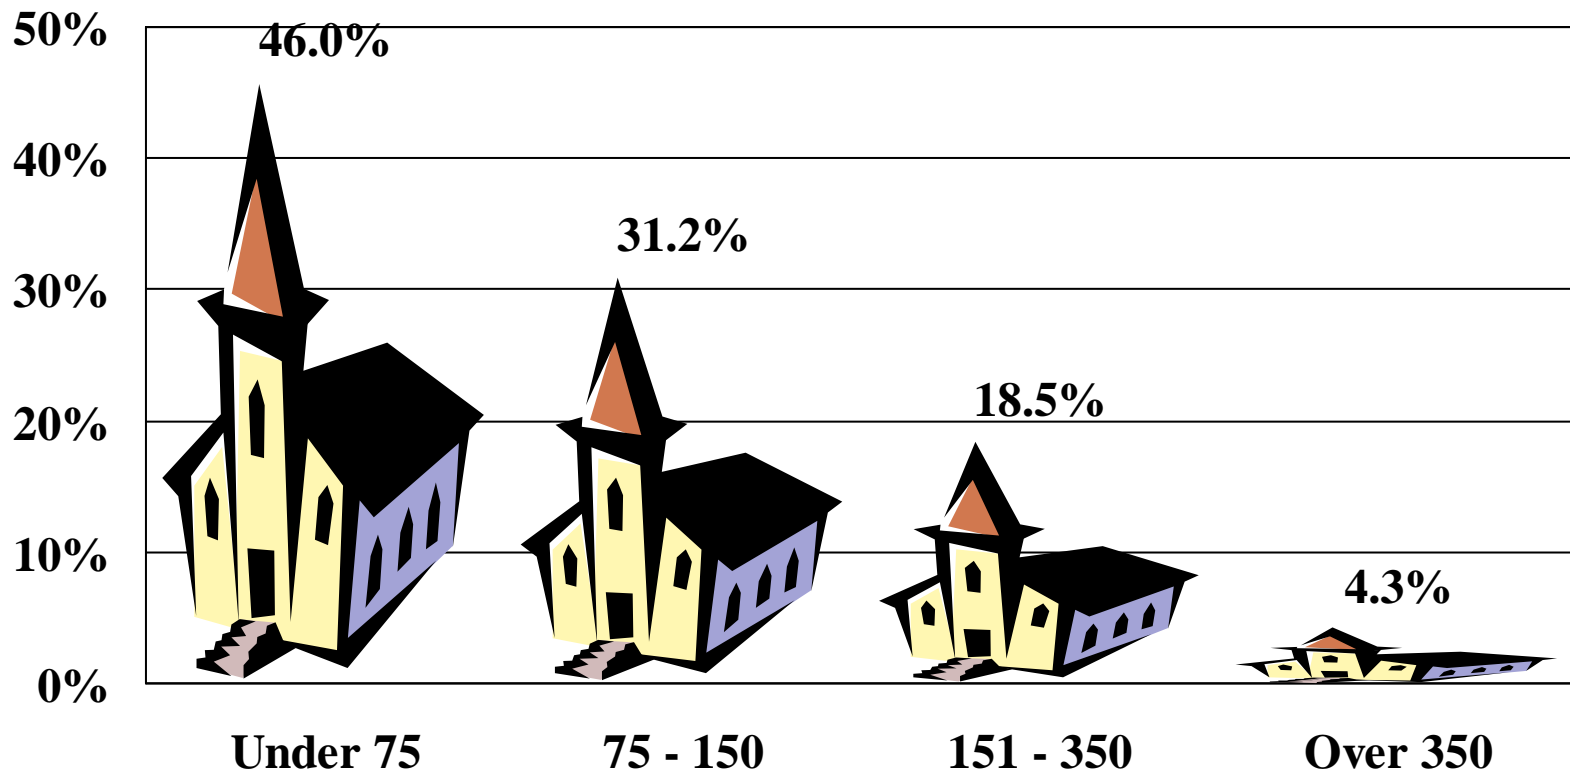

Percentage of Canadian Protestant Churches with an Average Worship Attendance of:

Based on 2003 Attendance Figures