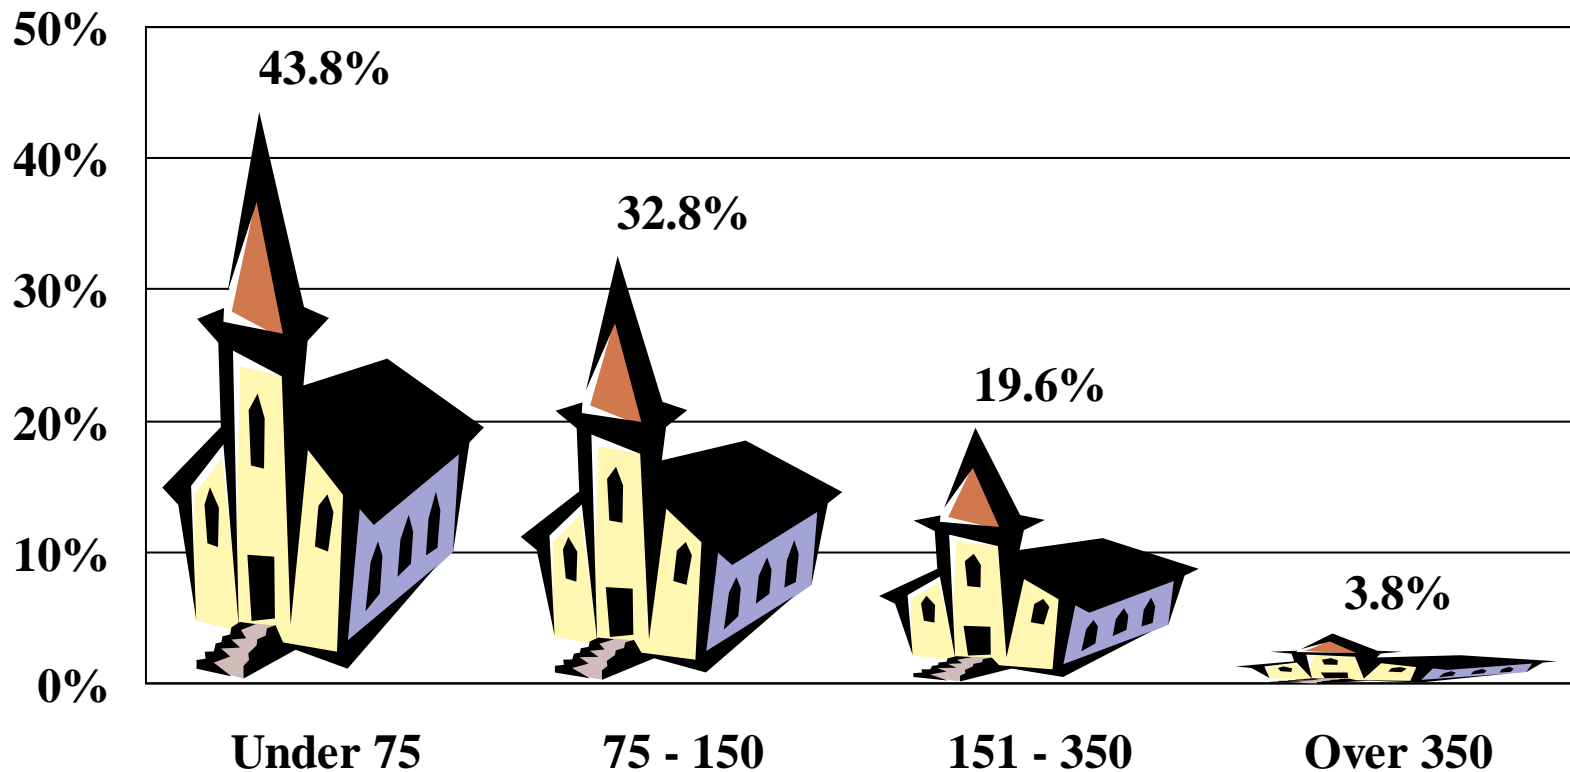

Percentage of Canadian Protestant Churches with an Average Worship Attendance of:

Based on 1998 Attendance Figures