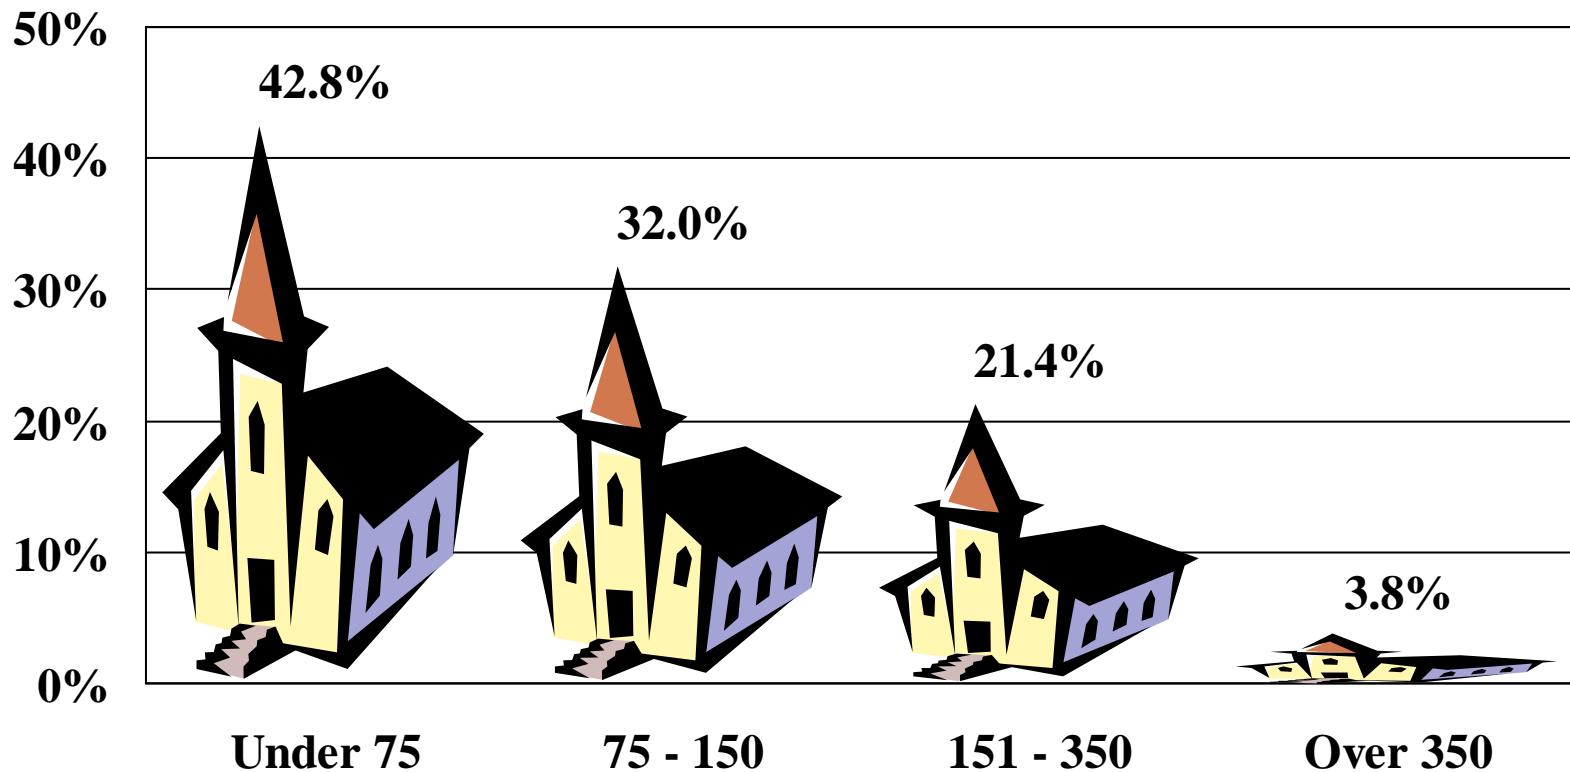

# Percentage of Canadian Protestant Churches with an Average Worship Attendance of:

Based on 1990 Attendance Figures

# Percentage of Canadian Protestant Churches with an Average Worship Attendance of:

Based on 1995 Attendance Figures