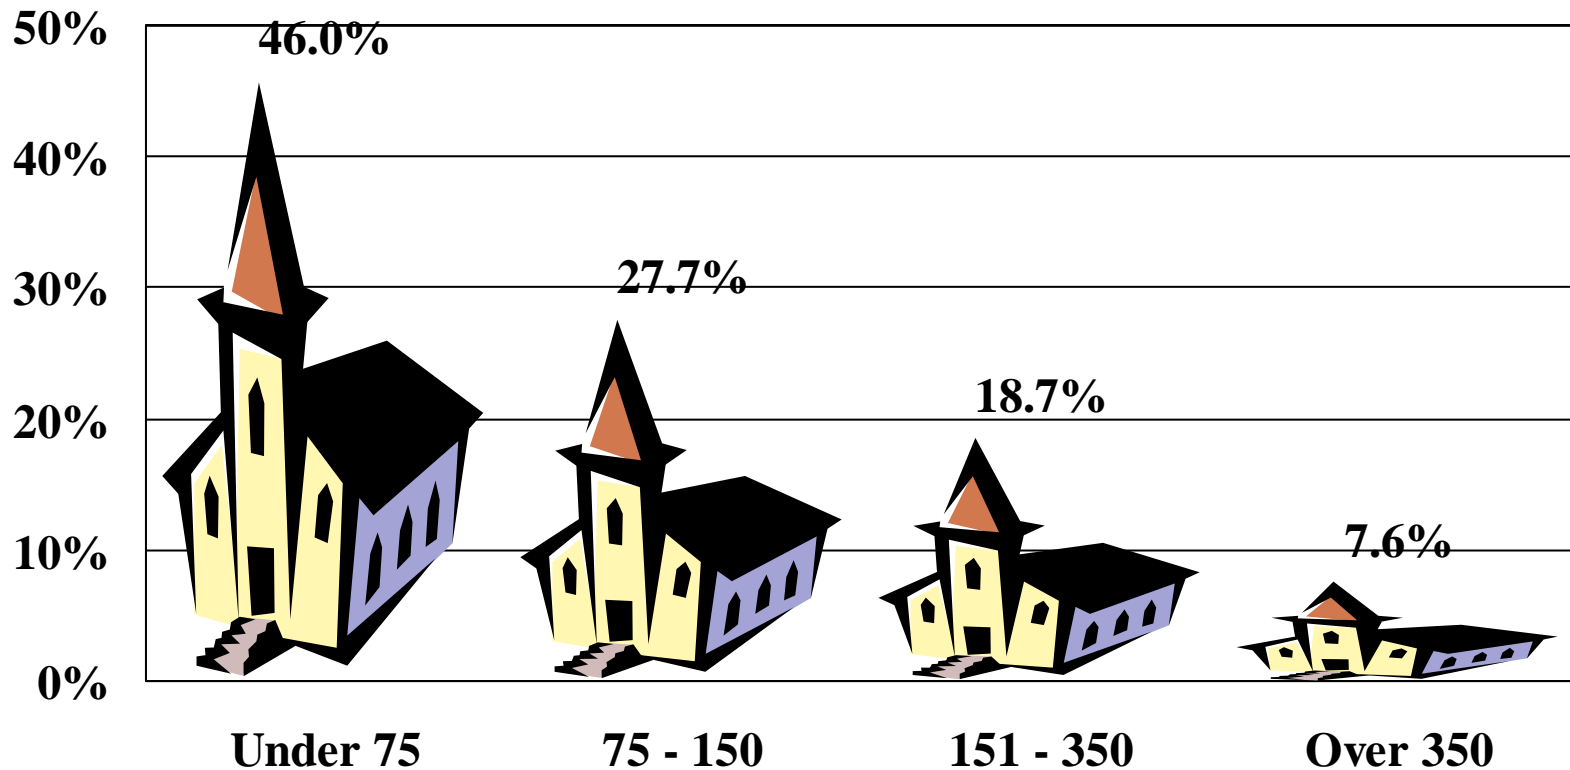

Percentage of Canadian Evangelical Churches With an Average Worship Attendance Of:

Based on 2003 Attendance Figures