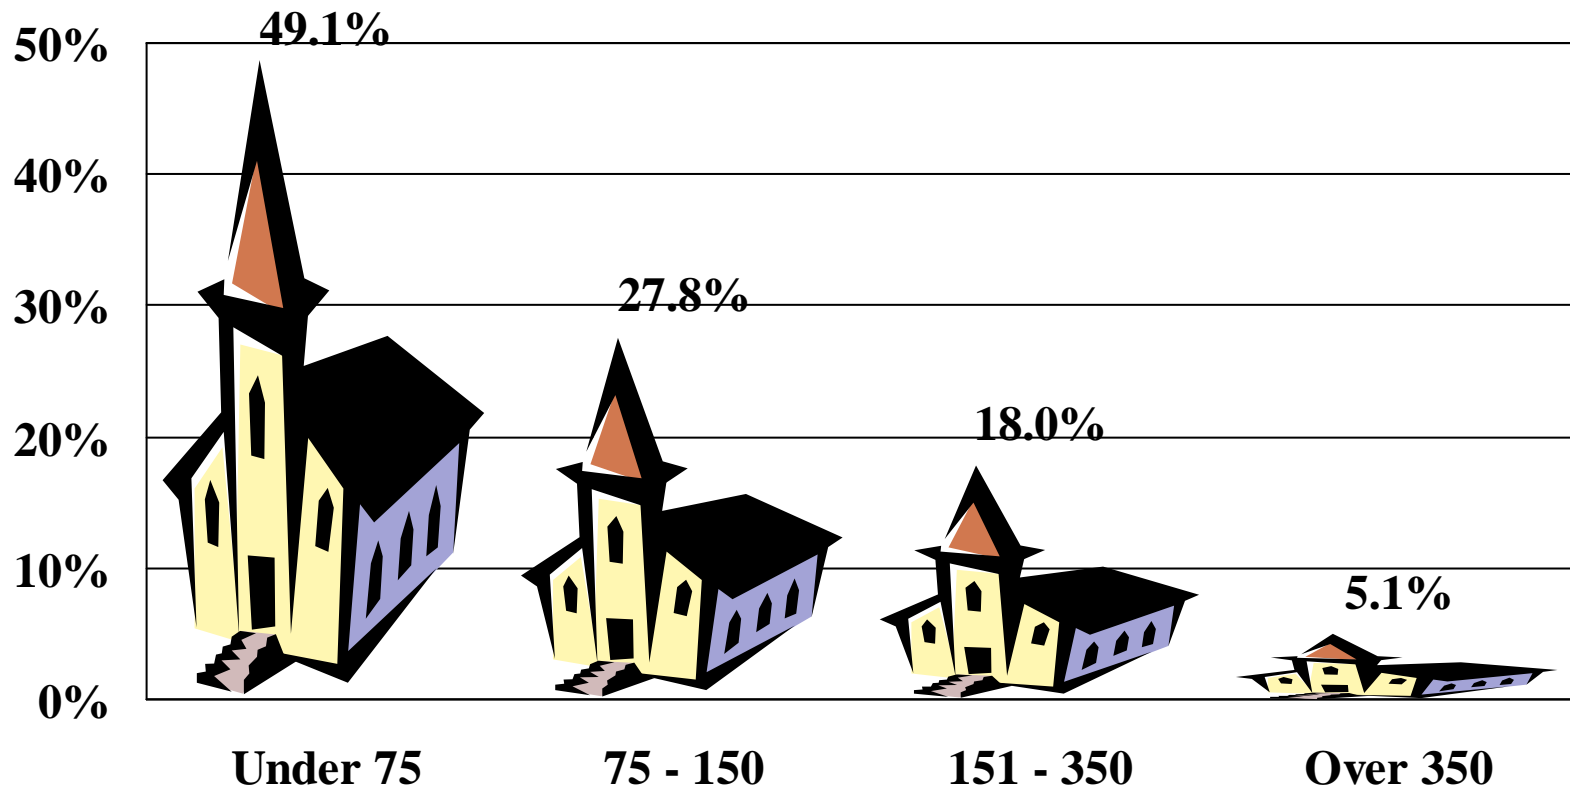

Percentage of Canadian Evangelical Churches with an Average Worship Attendance of:

Based on 1995 Attendance Figures