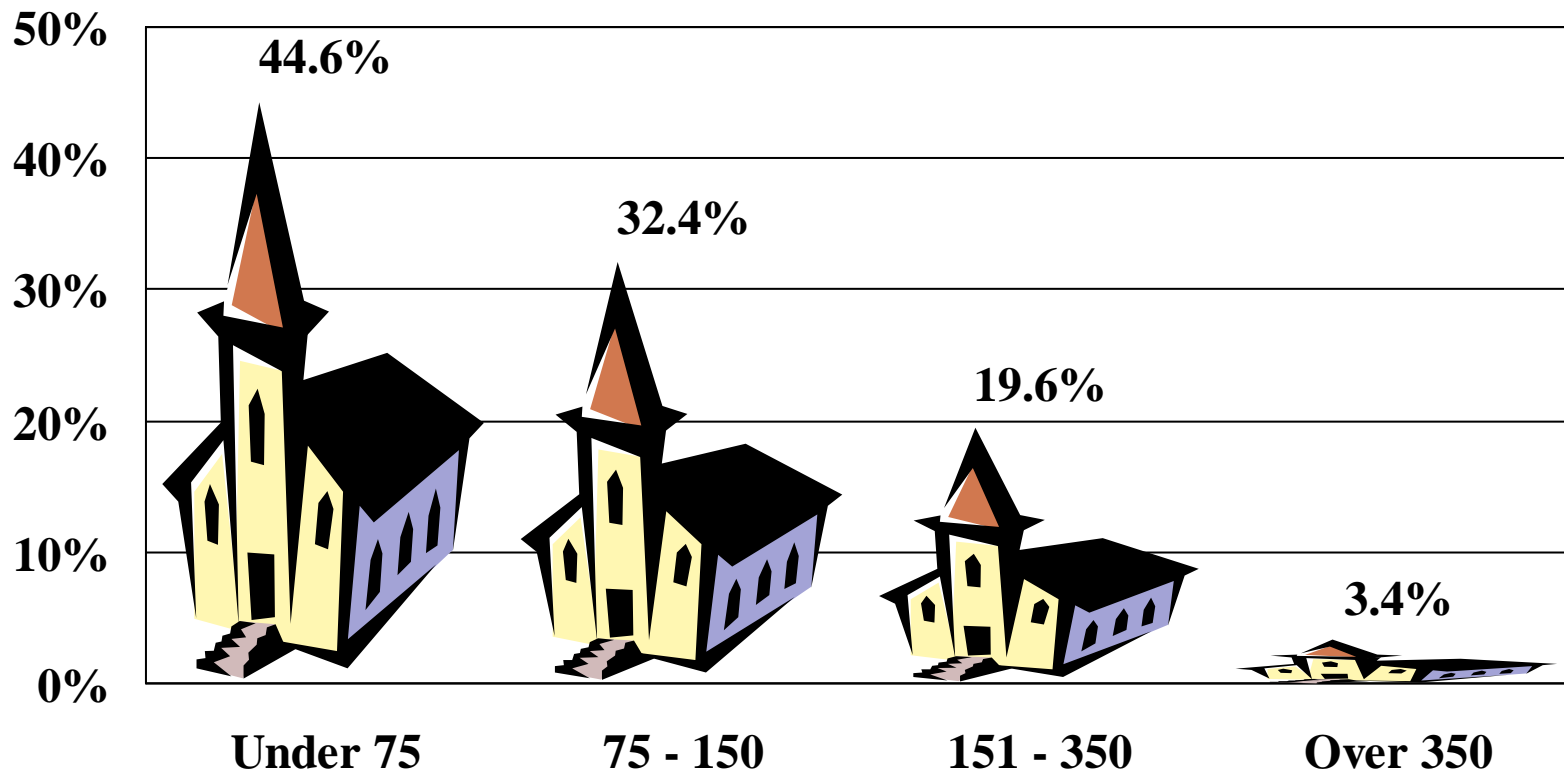

# Percentage of Canadian Protestant Churches with an Average Worship Attendance of:

Based on 1990 Attendance Figures

# Percentage of Canadian Protestant Churches with an Average Worship Attendance of:

Based on 1995 Attendance Figures