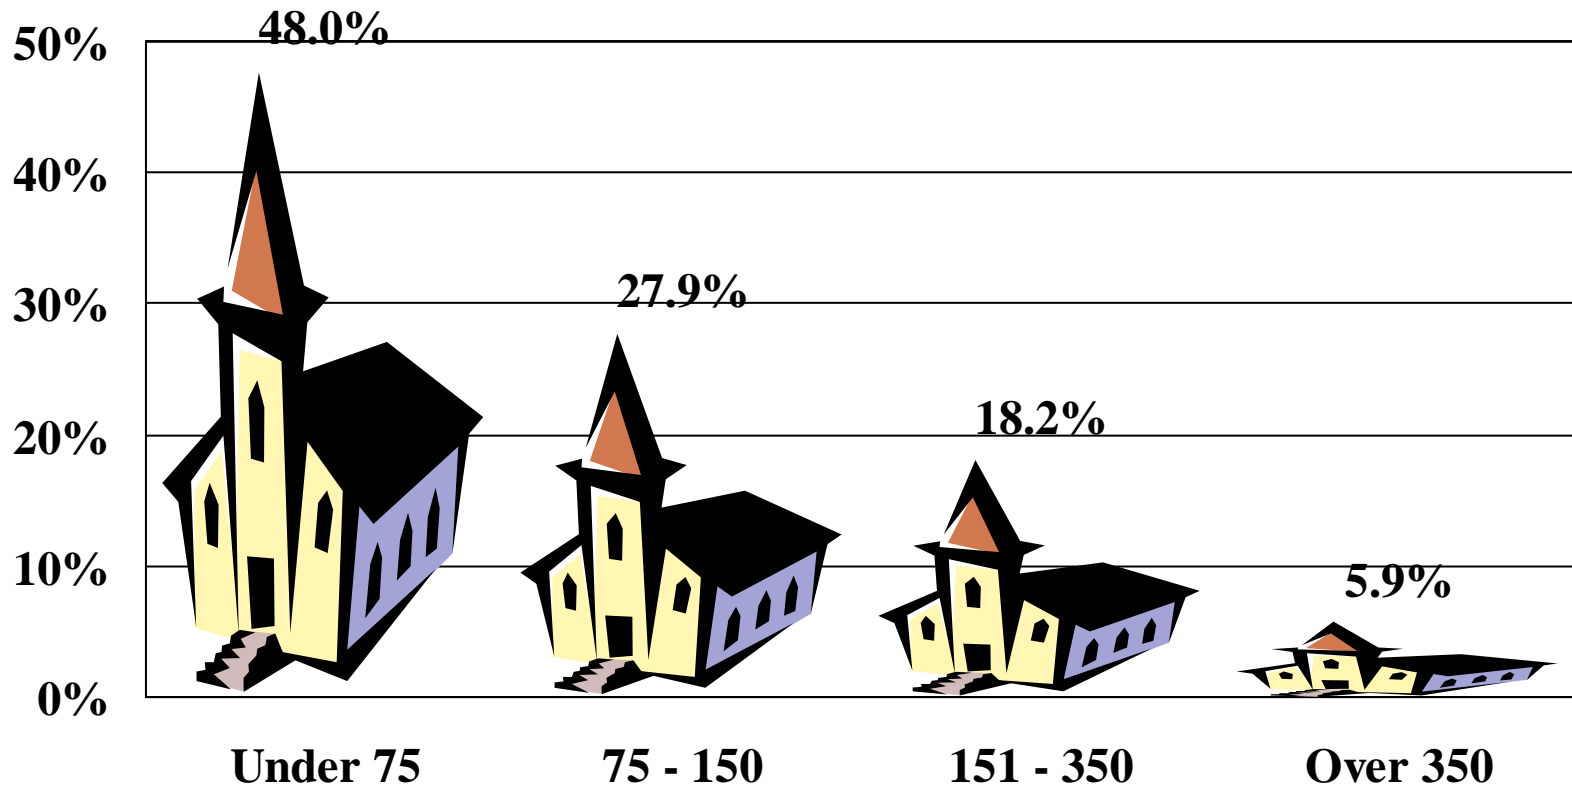

Percentage of Canadian Evangelical Churches With an Average Worship Attendance Of:

Based on 1998 Attendance Figures